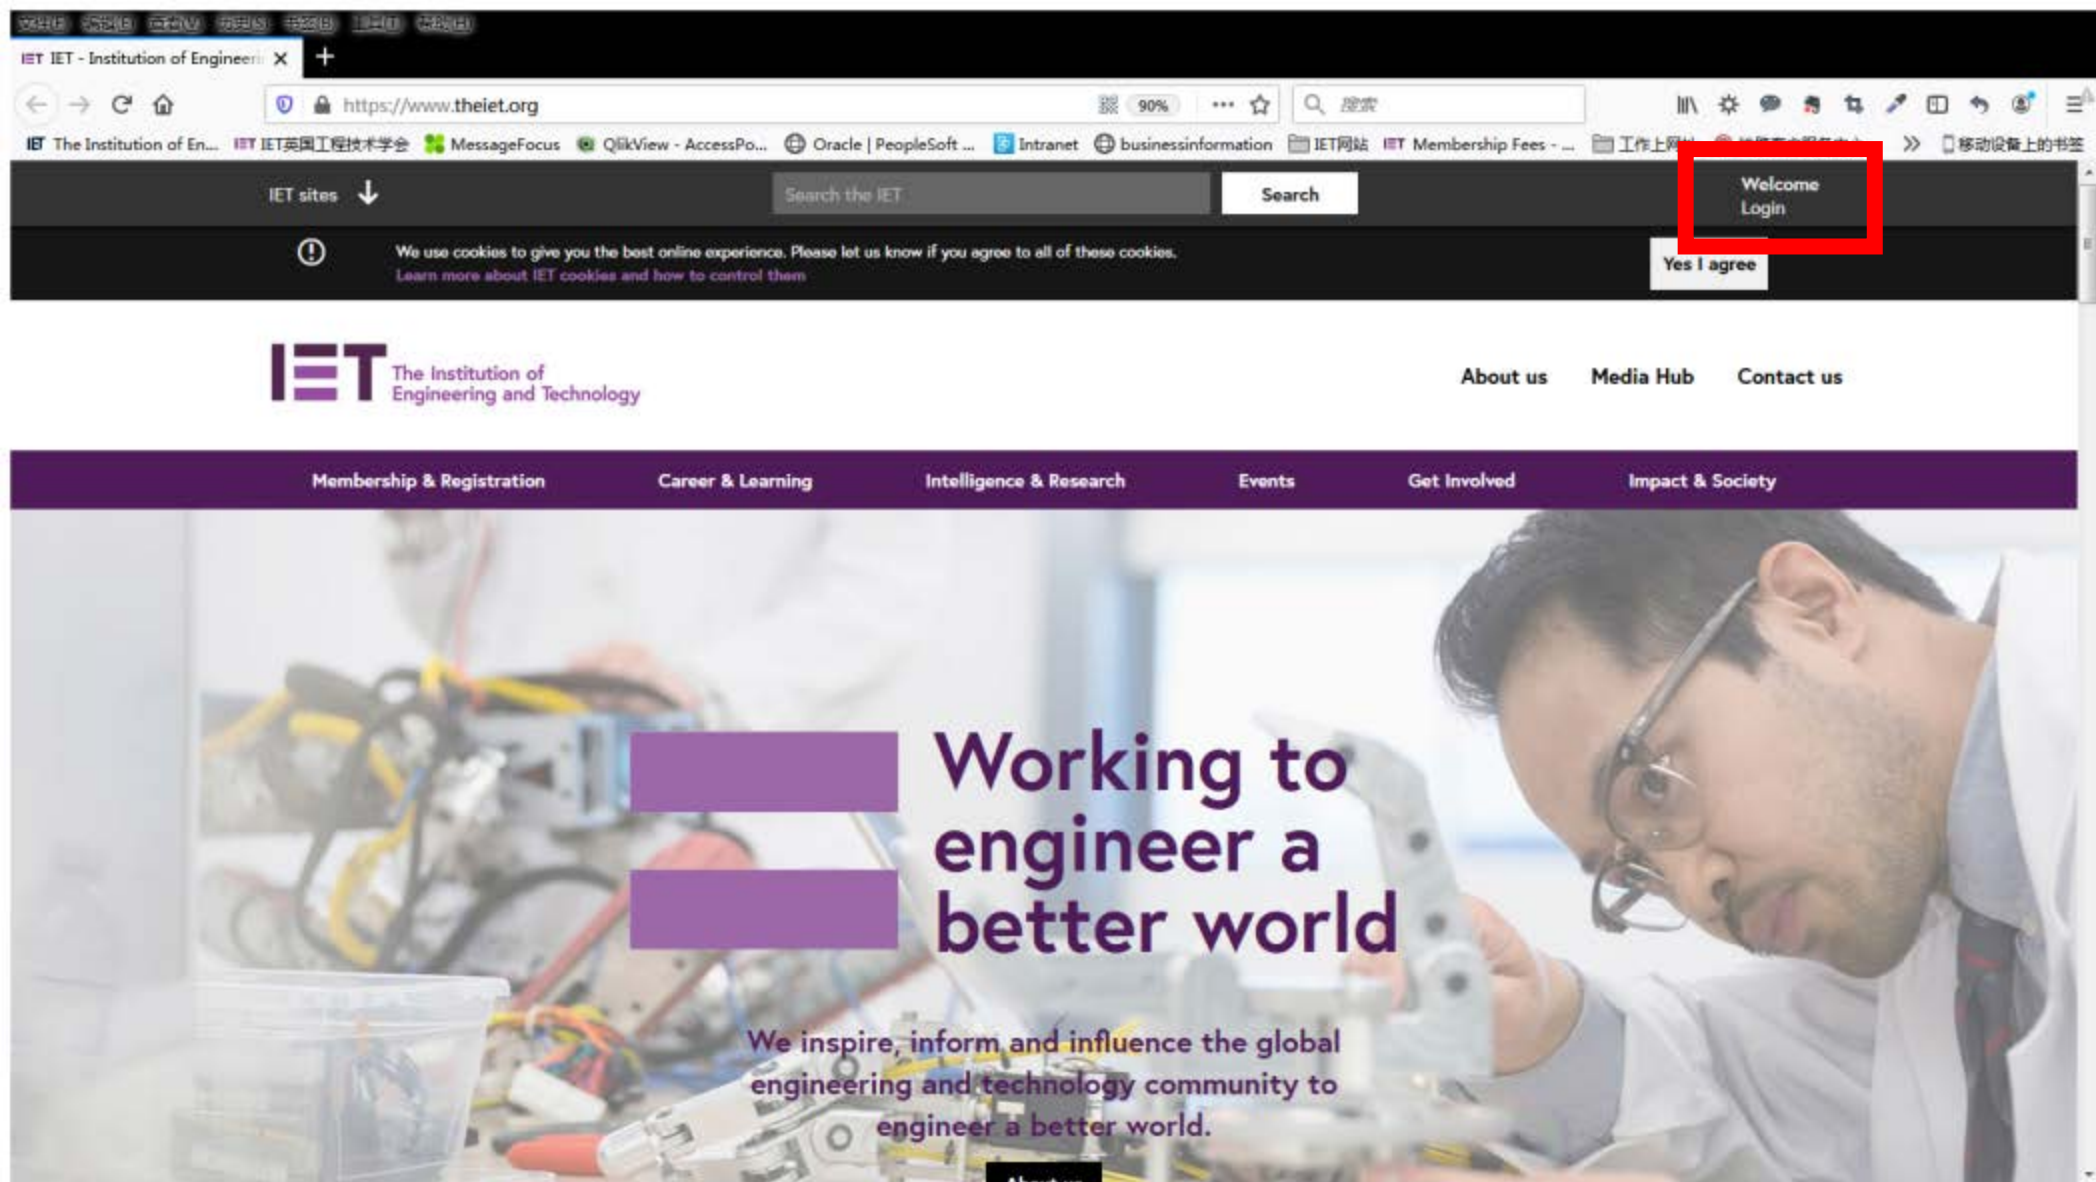

# IET中国会员在线续费指南

China Member Online Renewal  
Instruction

点击链接进入IET官网 [www.theiet.org](http://www.theiet.org)

Click the link to enter IET main website [www.theiet.org](http://www.theiet.org)

点击"Login"后填写用户名和密码  
Click "Login" and fill in your username and password